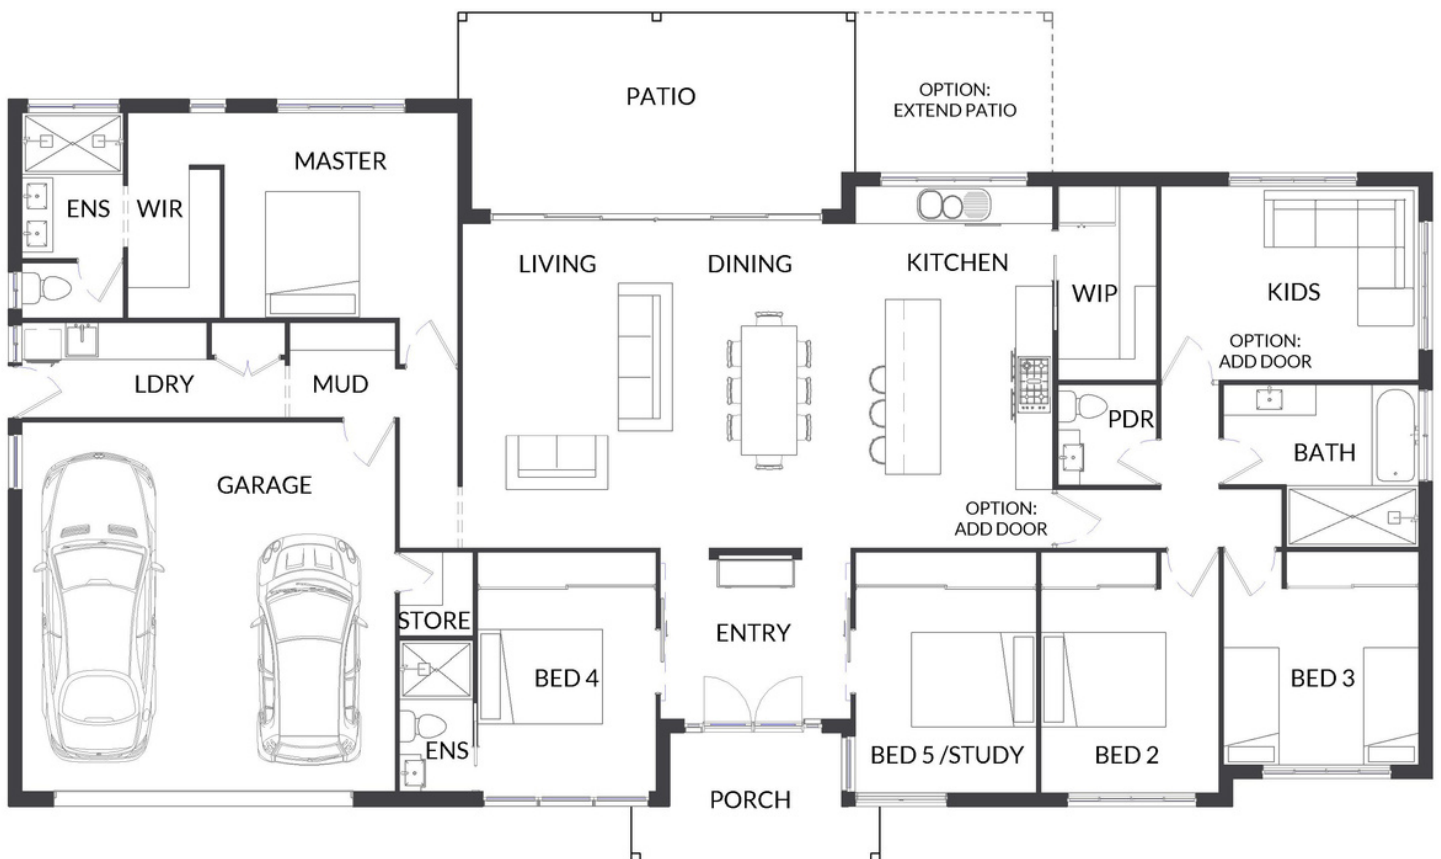

23.2m House Width 13.8m House Length

199sqm Living + 20sqm Patio + 7sqm Porch + 40sqm Garage

266sqm

 5
  4
  2
  2