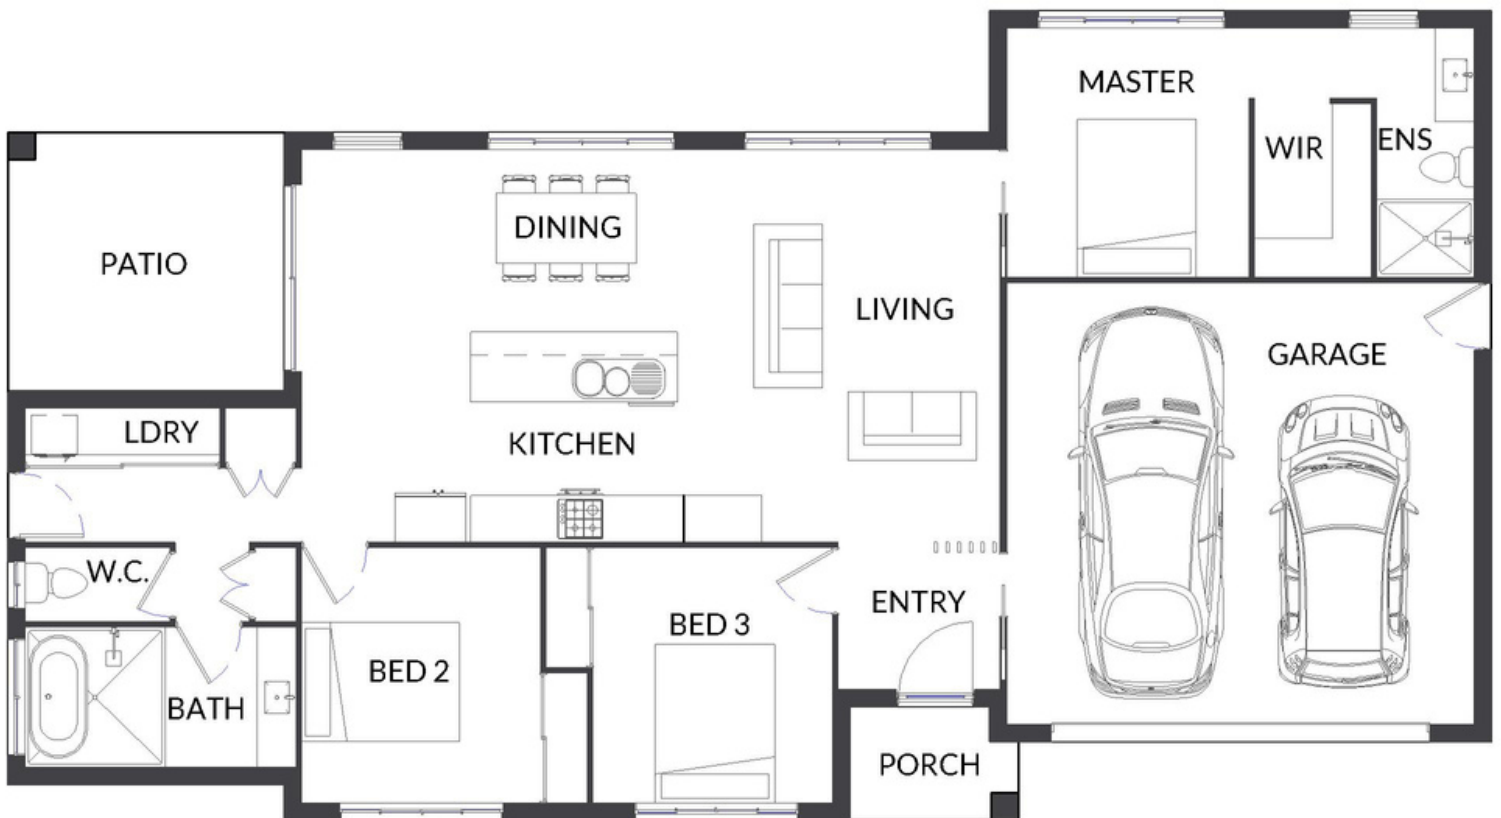

19.1m House Width 10.4m House Length

118sqm Living + 12sqm Patio + 3sqm Porch + 38sqm Garage

171sqm