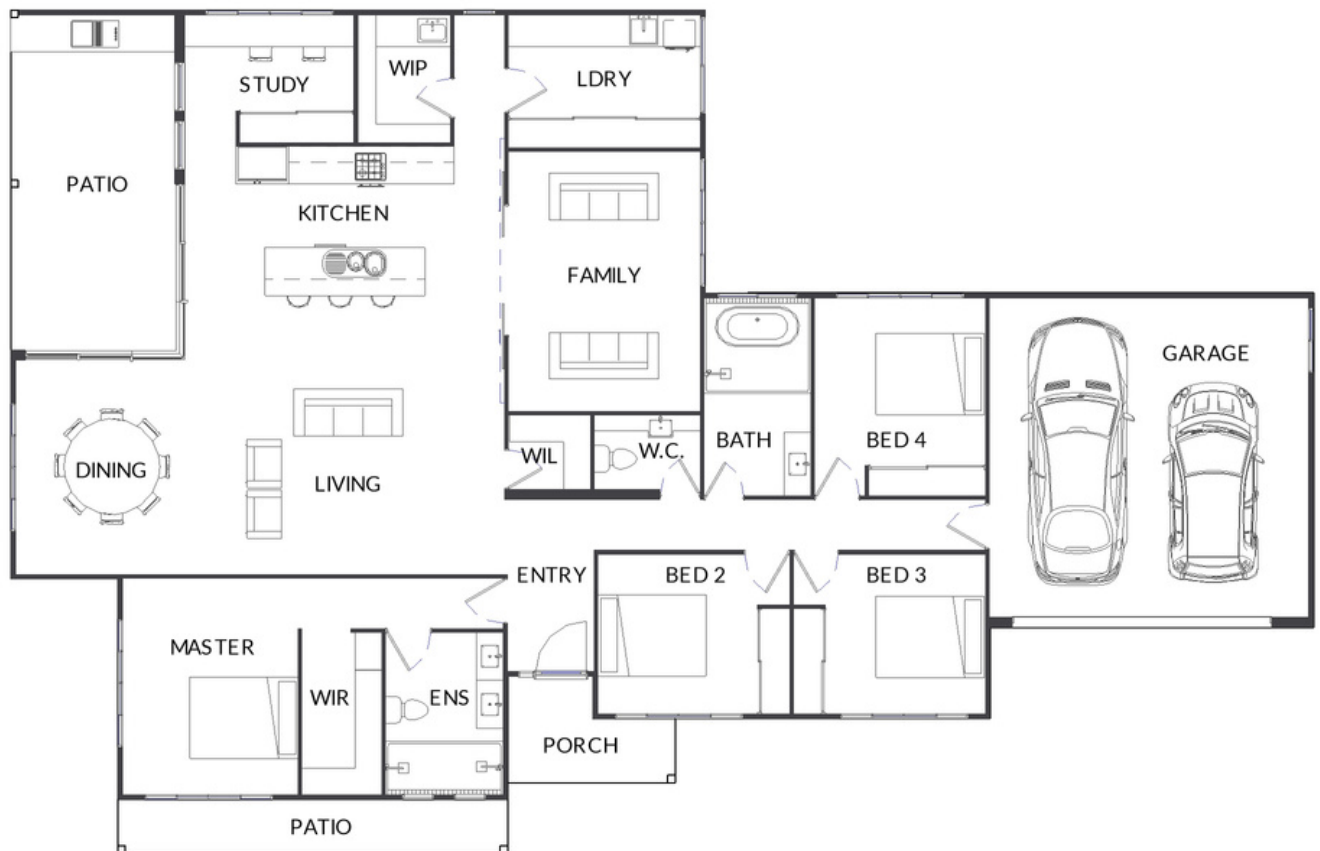

## 24.4m House Width 15.8m House Length

201sqm Living + 27sqm Patio + 5sqm Porch + 38sqm Garage

# 271sqm

 4  3  2  2